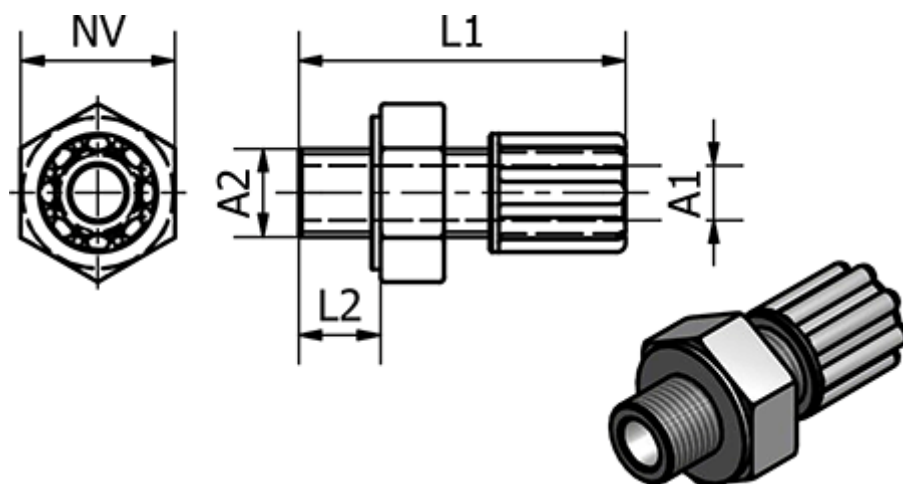

Data Sheet

Article number: 58612004

Description: Push-on 120.04, Ø9/12 - G 1/8"
Straight

Measures

Ext. Hose Diameter A1	= 9/12
L1	= 46
L2	= 8
NV	= 22
Thread A2	= G 1/8"